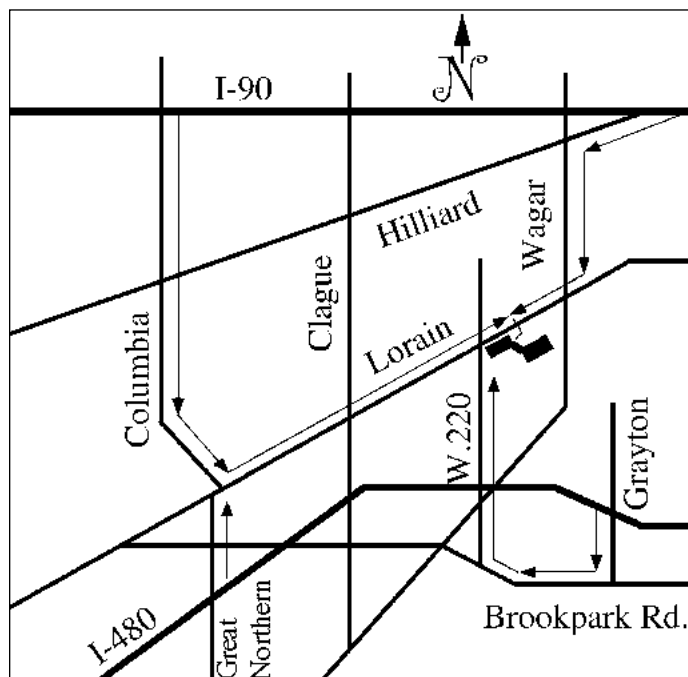

A to Z Audio Services, Inc.

MAP and DIRECTIONS

We are located in Fairview Centre on Lorain Rd. at West 217 St.
Our entrance is in the strip on the right as you enter, facing the parking lot.

P.O. Box 26087 • 21779 Lorain Rd. Fairview Park, OH 44126
Fax: 440-333-0104 email: atozaudio@atozaudio.com
9-6 EST M-F / 10-2 Sat www.atozaudio.com

from **WEST** (Toledo / Oberlin):

- I-90 east
 - Right on Columbia (Rt. 252)
 - Left on Lorain past W. 220
 - Right into Fairview Centre entrance at W. 217
- or
- I-80 east
 - I-480 east
 - Left on Great Northern Blvd
 - Right on Lorain past W. 220
 - Right into Fairview Centre entrance at W. 217

from **EAST**
(Youngstown / Mentor):

- I-90 west
 - Straight on Hilliard
 - Left on Wagar to Lorain
 - Right on Lorain
 - Left into Fairview Centre entrance at W. 217
- or
- I-480 west
 - Right on Grayton to end
 - Right on Brookpark
 - Over Bridge
 - Right on W. 220 (1.5 mi.)
 - Right on Lorain past W. 220
 - Right into Fairview Centre entrance at W. 217

from **SOUTH**
(Columbus / Akron):

- I-71 or I-77 north
- I-480 west
- Right on Grayton
- Right on Brookpark
- Over Bridge
- Right on W. 220 (1.5 mi.)
- Right on Lorain past W. 220
- Right into Fairview Centre entrance at W. 217