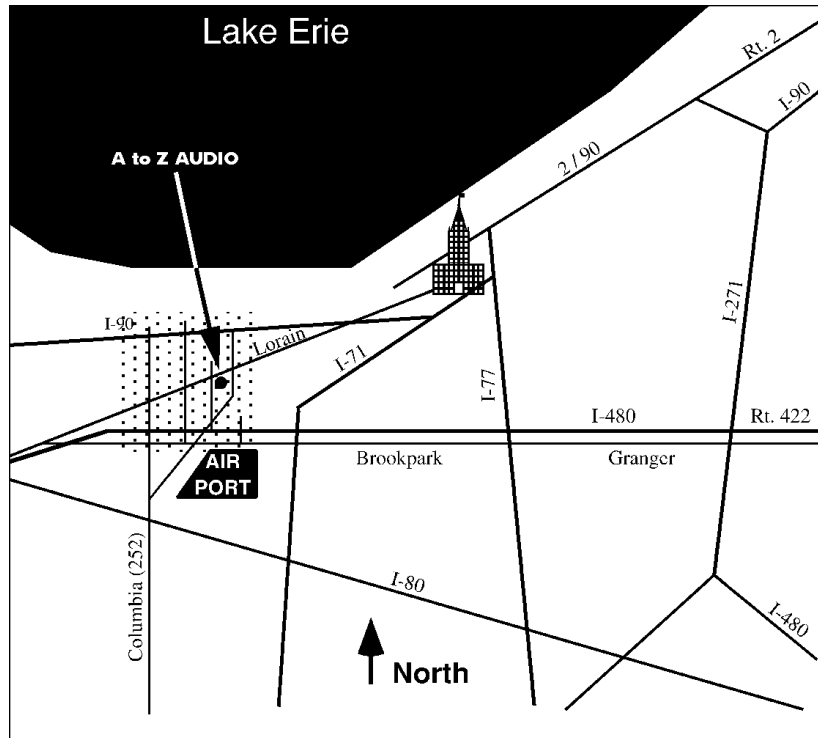

A to Z Audio Services, Inc.

MAP and DIRECTIONS

We are located in Fairview Centre on Lorain Rd. at West 217 St.
Our entrance is in the strip on the right as you enter, facing the parking lot.

P.O. Box 26087 • 21779 Lorain Rd. Fairview Park, OH 44126
Fax: 440-333-0104 email: atozaudio@atozaudio.com
9-6 EST M-F / 10-2 Sat www.atozaudio.com

from **WEST** (Toledo / Oberlin):

- I-90 east
 - Right on Columbia (Rt. 252)
 - Left on Lorain past W. 220
 - Right into Fairview Centre entrance at W. 217
- or
- I-80 east
 - I-480 east
 - Left on Great Northern Blvd
 - Right on Lorain past W. 220
 - Right into Fairview Centre entrance at W. 217

from **EAST**
(Youngstown / Mentor):

- I-90 west
 - Straight on Hilliard
 - Left on Wagar to Lorain
 - Right on Lorain
 - Left into Fairview Centre entrance at W. 217
- or
- I-480 west
 - Right on Grayton to end
 - Right on Brookpark
 - Over Bridge
 - Right on W. 220 (1.5 mi.)
 - Right on Lorain past W. 220
 - Right into Fairview Centre entrance at W. 217

from **SOUTH**
(Columbus / Akron):

- I-71 or I-77 north
- I-480 west
- Right on Grayton
- Right on Brookpark
- Over Bridge
- Right on W. 220 (1.5 mi.)
- Right on Lorain past W. 220
- Right into Fairview Centre entrance at W. 217